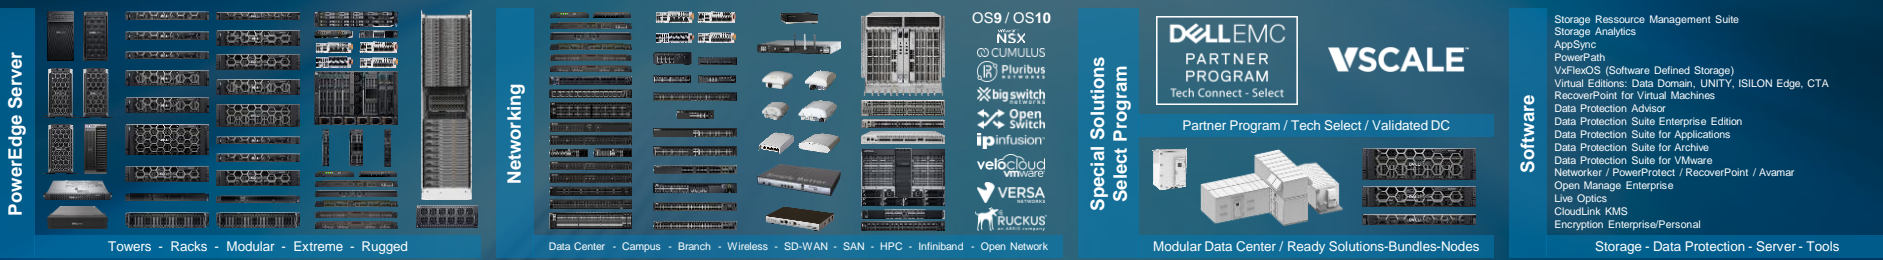

(Selected Primary Solutions)
VMware Tanzu
Pivotal Greenplum®
Pivotal GemFire®
Pivotal RabbitMQ®
Pivotal Spring®
Pivotal Labs®
Services
Consulting Services
Deployment Services
Support Services
Managed Services
Education Services
Cloud Services
Financial Services

Boomi AtomSphere Integration
Master Data Hub Flow
API / B2B Mgmt.
Secureworks
Managed Security
AETD Red Cloak™
Counter Threat Unit™
Security & Risk Cons.
virtustream
Enterprise Cloud
xStream®
Viewtrust

Infrastructure Solutions

Storage

CI / HCI

Data Protection

PowerEdge Server

Networking

Special Solutions Select Program

Software